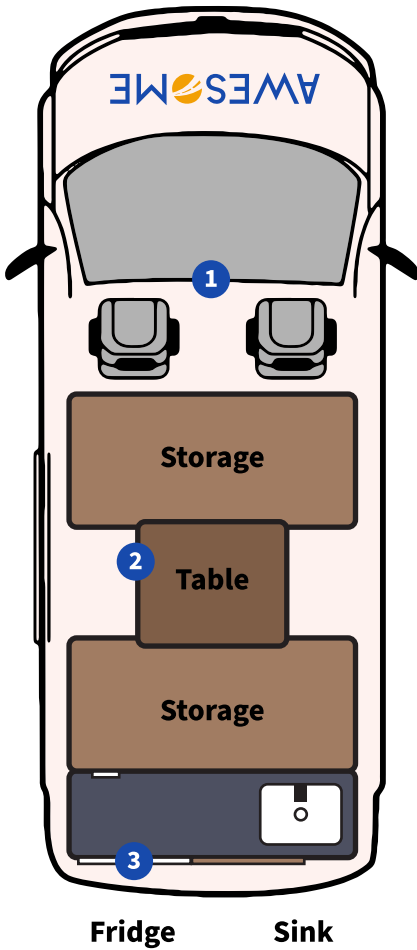

Day

1 The Drivers Cabin

- Automatic Transmission
- Air Conditioning
- AM/FM Radio & AUX Input
- 12v Charge Point

2 The Living Room

- 2 x Storage Boxes for luggage
- Pop-up Table*

3 The Kitchen

- Fridge
- 240v Charge Points
- Gas Cooker
- Cooking Equipment
- Sink & 10L Container
- Food Storage

Fridge Sink