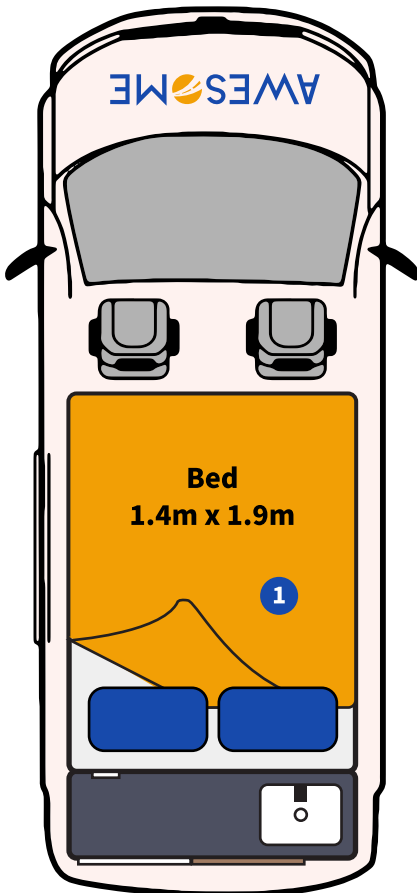

Night

1 The Double Bed

- Bed Size: 1.4m x 1.9m
- Tinted Windows*
- Curtains

1. Bedding Included:
2. 2 x Pillows
   - 2 x Pillowcases
   - 1 x Duvet
   - 1 x Sheet
   - 2 x Towels

Electrical

Power Inverter & 240v Outlets

The fridge is powered via an inverter while the vehicle engine is running, drawing power from the main battery. This inverter also has 240v plug outlets for charging laptops & camera batteries!

To keep the fridge running overnight, you'll need to have access to a powered campsite. Most caravan parks offer these sites for a small additional fee.

About the Vehicle

Model: Toyota Estima or similar

Fuel: Unleaded Petrol

Engine Size: 2.4L

Length: 4.7m

Width: 1.8m

Height: 1.9m

Interior Height: 1.5m

Why are we Awesome?

- ✓ Free Unlimited Kilometers
- ✓ 24/7 Roadside Assistance
- ✓ Bedding & Towels Included
- ✓ 5 Rental Locations
- ✓ Aussie Owned & Operated
- ✓ One Way Hires
- ✓ Free Camps Guide Book

Included
in every
van!

*Please note these items may not be available in every vehicle