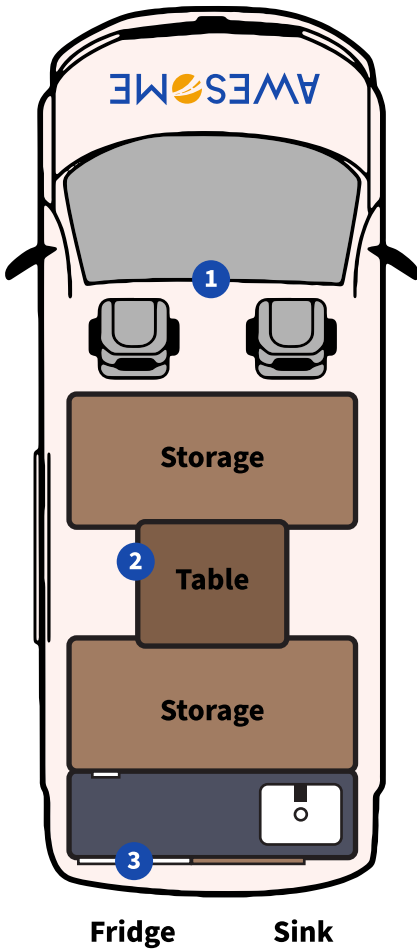

Vehicle Specification Guide 2024

EL GRAND

CAMPER

AWESOME CAMPERS

Day

1 The Drivers Cabin

- Automatic Transmission
- Air Conditioning
- AM/FM Radio & AUX Input
- 12v Charge Point

2 The Living Room

- 2 x Storage Boxes for luggage
- Pop-up Table*

3 The Kitchen

- Fridge
- 240v Charge Points
- Gas Cooker
- Cooking Equipment
- Sink & 10L Container
- Food Storage

Fridge Sink

Night

1 The Double Bed

- Bed Size: 1.7m x 1.9m
- Tinted Windows*
- Curtains
- Sunroof*

- Bedding Included:
- 2 x Pillows
 - 2 x Pillowcases
 - 1 x Duvet
 - 1 x Sheet
 - 2 x Towels

Electrical

Power Inverter & 240v Outlets

The fridge is powered via an inverter while the vehicle engine is running, drawing power from the main battery. This inverter also has 240v plug outlets for charging laptops & camera batteries!

Fuel: Unleaded Petrol

Engine Size: 3.5L

Length: 4.7m

Width: 1.8m

Height: 1.9m

Interior Height: 1.5m

Why are we Awesome?

- ✓ Free Unlimited Kilometers
- ✓ 24/7 Roadside Assistance
- ✓ Bedding & Towels Included
- ✓ 5 Rental Locations
- ✓ Aussie Owned & Operated
- ✓ One Way Hires
- ✓ Free Camps Guide Book