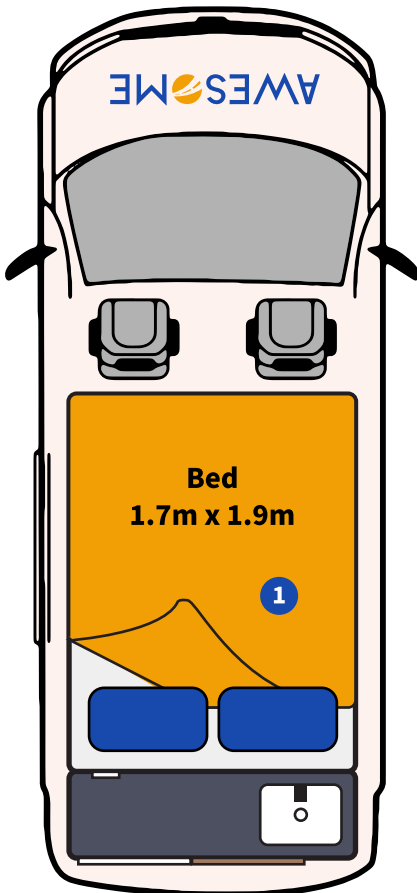

Vehicle Specification Guide 2024

EL GRAND

CAMPER

AWESOME CAMPERS

Day

1 The Drivers Cabin

- Automatic Transmission
- Air Conditioning
- AM/FM Radio & AUX Input
- 12v Charge Point

2 The Living Room

- 2 x Storage Boxes for luggage
- Pop-up Table*

3 The Kitchen

- Fridge
- 240v Charge Points
- Gas Cooker
- Cooking Equipment
- Sink & 10L Container
- Food Storage

Fridge Sink

Night

1 The Double Bed

- Bed Size: 1.7m x 1.9m
- Tinted Windows*
- Curtains
- Sunroof*

- Bedding Included:
- 2 x Pillows
 - 2 x Pillowcases
 - 1 x Duvet
 - 1 x Sheet
 - 2 x Towels

Electrical

Power Inverter & 240v Outlets

The fridge is powered via an inverter while the vehicle engine is running, drawing power from the main battery. This inverter also has 240v plug outlets for charging laptops & camera batteries!

Fuel: Unleaded Petrol

Engine Size: 3.5L

Length: 4.7m

Width: 1.8m

Height: 1.9m

Interior Height: 1.5m

Why are we Awesome?

- ✓ Free Unlimited Kilometers
- ✓ 24/7 Roadside Assistance
- ✓ Bedding & Towels Included
- ✓ 5 Rental Locations
- ✓ Aussie Owned & Operated
- ✓ One Way Hires
- ✓ Free Camps Guide Book