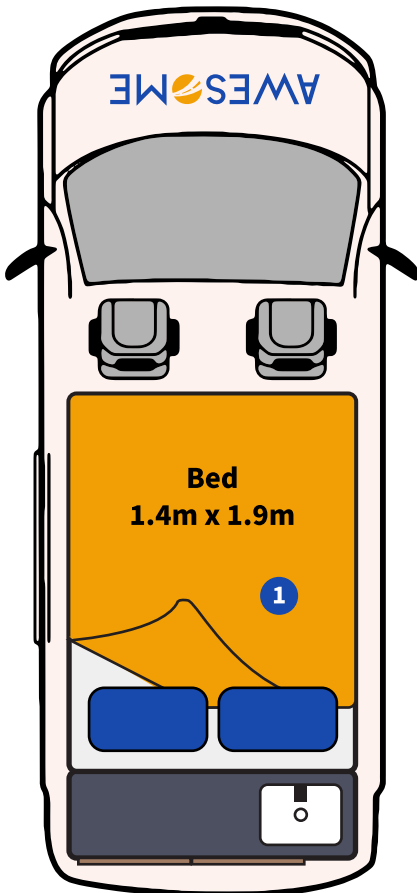

Night

1 The Double Bed

- Bed Size: 1.4m x 1.9m
- Tinted Windows*
- Curtains
- Sunroof*

1. Bedding Included:
2. 2 x Pillows
   - 2 x Pillowcases
   - 1 x Duvet
   - 1 x Sheet
   - 2 x Towels

KEY FEATURES:

SEATS & SLEEPS 2 ADULTS

AUTO GEARBOX

DOUBLE BED
1.4 x 1.9m

24/7 ROADSIDE ASSIST

About the Vehicle

Model: Toyota Tarago or similar

Fuel: Unleaded Petrol

Engine Size: 2.4L

Length: 4.7m

Width: 1.8m

Height: 1.9m

Interior Height: 1.5m

Why are we Awesome?

- ✓ Free Unlimited Kilometers
- ✓ 24/7 Roadside Assistance
- ✓ Bedding & Towels Included
- ✓ 5 Rental Locations
- ✓ Aussie Owned & Operated
- ✓ One Way Hires
- ✓ Free Camps Guide Book

Included
in every
van!

*Please note these items may not be available in every vehicle