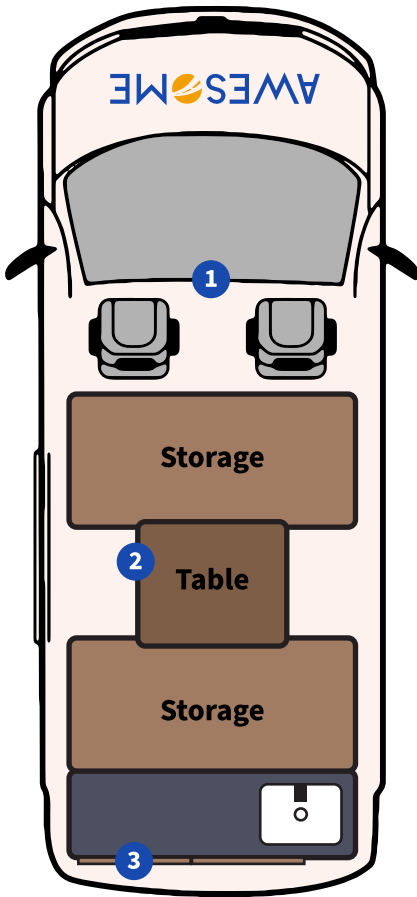

Day

1 The Drivers Cabin

- Automatic Transmission
- Air Conditioning
- AM/FM Radio & AUX Input
- 12v Charge Point

2 The Living Room

- 2 x Storage Boxes for luggage
- Pop-up Table*

3 The Kitchen

- Ice Box (Esky)
- Gas Cooker
- Cooking Equipment
- Sink & 10L Container
- Food Storage