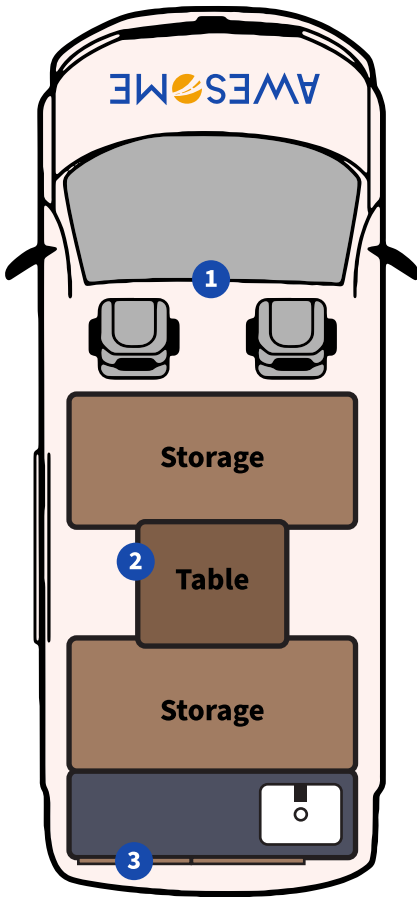

Vehicle Specification Guide 2024

THE BUDDY

CAMPER

AWESOME CAMPERS

Day

1 The Drivers Cabin

- Automatic Transmission
- Air Conditioning
- AM/FM Radio & Bluetooth
- 15L Centre Console 12v Fridge
- 12v Charge Point

2 The Living Room

- 2 x Storage Boxes for luggage
- Pop-up Table
- 12v USB Charge Points

3 The Kitchen

- 40L Fridge (Solar Powered)
- Gas Cooker
- Cooking Equipment
- Sink & 25L Water Tank
- Shower Head
- Food Storage

Night

1 The Double Bed

- Bed Size: 1.7m x 1.9m
- Tinted Windows*
- Curtains
- Sunroof*

- Bedding Included:
- 2 x Pillows
 - 2 x Pillowcases
 - 1 x Duvet
 - 1 x Sheet
 - 2 x Towels

Electrical

Power Inverter & Rooftop Solar Panels

About the Vehicle

Model: Nissan E51 or similar

Fitout: 2024

Fuel: Unleaded Petrol

Engine Size: 3.5L

Length: 4.7m

Width: 1.8m

Height: 1.9m