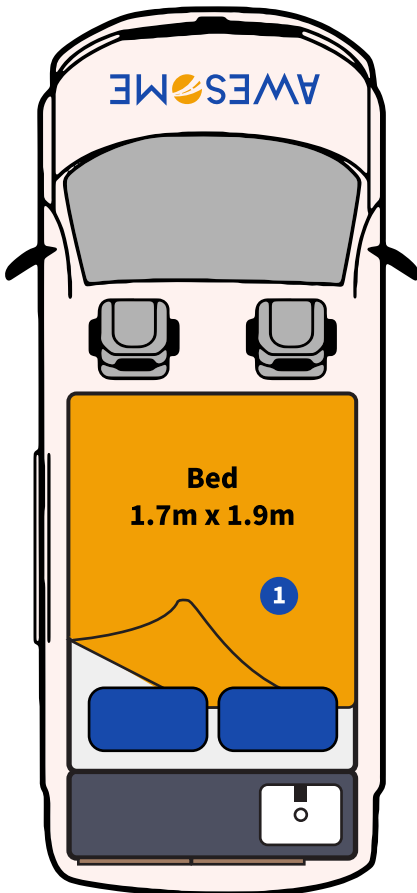

Vehicle Specification Guide 2024

THE BUDDY

CAMPER

AWESOME CAMPERS

Day

1 The Drivers Cabin

- Automatic Transmission
- Air Conditioning
- AM/FM Radio & Bluetooth
- 15L Centre Console 12v Fridge
- 12v Charge Point

Night

1 The Double Bed

- Bed Size: 1.7m x 1.9m
- Tinted Windows*
- Curtains
- Sunroof*

- Bedding Included:
- 2 x Pillows
 - 2 x Pillowcases
 - 1 x Duvet
 - 1 x Sheet
 - 2 x Towels

Electrical

Power Inverter & Rooftop Solar Panels

About the Vehicle

Model: Nissan E51 or similar

Fitout: 2024

Fuel: Unleaded Petrol

Engine Size: 3.5L

Length: 4.7m

Width: 1.8m

Height: 1.9m